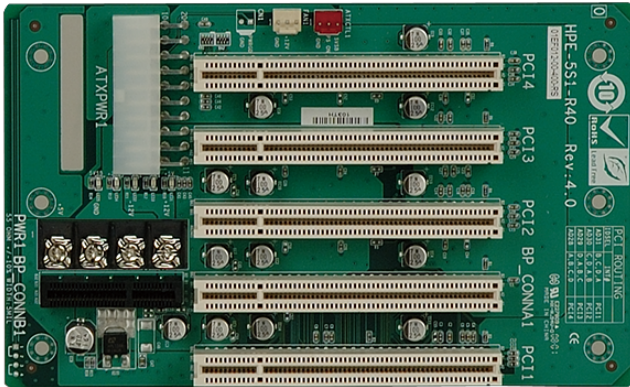

Ordinateur embarqué > Ordinateur à carte unique > Fond de panier

HPE-5S1

5-slot backplane with four PCI slots

Features

» 4 x PCI Slot

Specifications

I/O Interface	
Expansion	4 x PCI Slot

Ordering Information

RACK-500GW-R21	5U Height 5 Slots Full-size Chassis,White,W/O PSU,RoHS
RACK-500GB-R21	5U Height 5 Slots Full size Chassis,Black,W/O PSU,RoHS
PR-1500GW-R12	5-Slot Half size Chassis,White,W/O PSU,RoHS
HPE-5S1-R51	PCI/PCI Express Backplane with 4 PCI Slots,RoHS