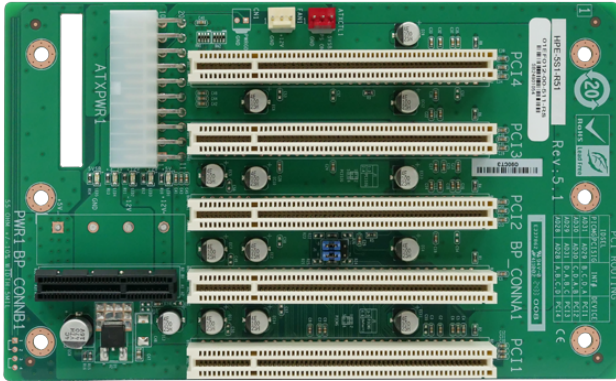

HPE-5S1

5-slot backplane with four PCI slots

Features

» 4 x PCI Slot

Specifications

I/O Interface	
Expansion	4 x PCI Slot

Ordering Information

RACK-500GW-R21	5U Height 5 Slots Full-size Chassis,White,W/O PSU,RoHS
RACK-500GB-R21	5U Height 5 Slots Full size Chassis,Black,W/O PSU,RoHS
PR-1500GW-R12	5-Slot Half size Chassis,White,W/O PSU,RoHS
HPE-5S1-R51	PCI/PCI Express Backplane with 4 PCI Slots,RoHS