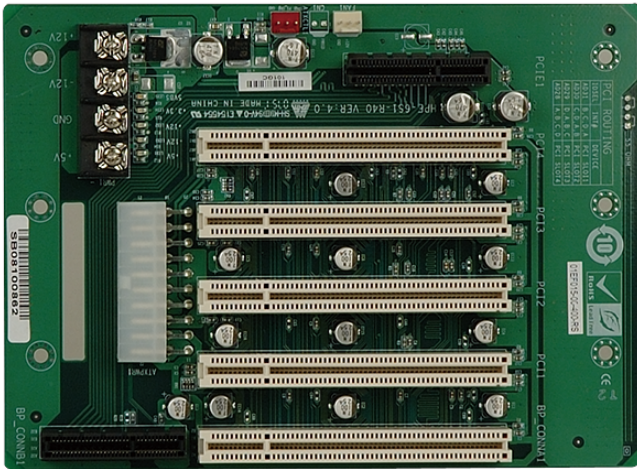

Ordinateur embarqué > Ordinateur à carte unique > Fond de panier

HPE-6S1

6-slot backplane with four PCI slots and one PCIe x4 slot

Features

- » 1 x PCIe x4
- » 4 x PCI Slot

Specifications

I/O Interface

Expansion	1 x PCIe x4
	4 x PCI Slot

Ordering Information

HPE-6S1-R41	PCI/PCI Express Backplane with 4 PCI, 1 PCIe x4 Slots,RoHS
-------------	--