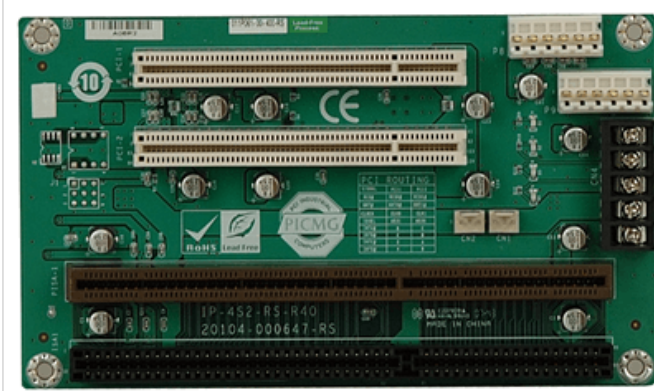

Ordinateur embarqué > Ordinateur à carte unique > Fond de panier

IP-4S2-RS

4-slot backplane with two PCI slots and one ISA slot

Features

Specifications

Chassis	
Chassis	PAC-400G
	PAC-42GH
Expansion Slots	
ISA Slot	1
PCI Slot	2
PSU Type	
PSU Type	AT
Total Slot	
Total Slot	4

Ordering Information

PAC-400GW-R11	5-Slot Half size Industrial Chassis,White color,W/O PSU,RoHS
PAC-42GHW-R11	4-Slot Half size Chassis,White,W/O BP,W/O PSU,AT POWER SWITCH,RoHS
IP-4S2-RS-R40	PCISA 4-Slot 2PCI 1ISA PASSIVE Backplane 10pcs/box,RoHS