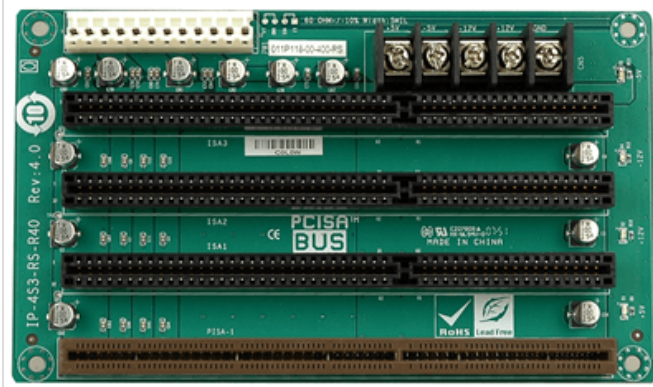

# IP-4S3-RS

4-slot backplane with three ISA slots

## Specifications

Total Slot	Total Slot
Expansion Slots	ISA Slot
PSU Type	PSU Type
Chassis	Chassis

## Ordering Information

IP-4S3-RS-R40	PCISA 4-Slot PASSIVE Backplane 10pcs/box,RoHS
PAC-42GHW-R11	4-Slot Half size Chassis,White,W/O BP,W/O PSU,AT POWER SWITCH,RoHS
PAC-400GW-R11	5-Slot Half size Industrial Chassis,WHite color,W/O PSU,RoHS