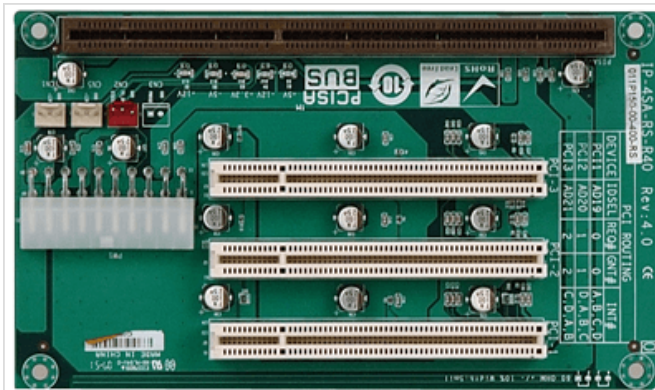

Ordinateur embarqué > Ordinateur à carte unique > Fond de panier

IP-4SA-RS

4-slot backplane with three PCI slots

Features

Specifications

| | |
|-----------------|------------|
| Total Slot | Total Slot |
| Expansion Slots | PCI Slot |
| PSU Type | PSU Type |
| Chassis | Chassis |

Ordering Information

| | |
|---------------|---|
| IP-4SA-RS-R40 | PCISA Bus backplane with 3x PCI support ATX function 10pcs/box, RoHS |
| PAC-400GW-R11 | 5-Slot Half size Industrial Chassis, White color, W/O PSU, RoHS |
| PAC-42GHW-R11 | 4-Slot Half size Chassis, White, W/O BP, W/O PSU, AT POWER SWITCH, RoHS |