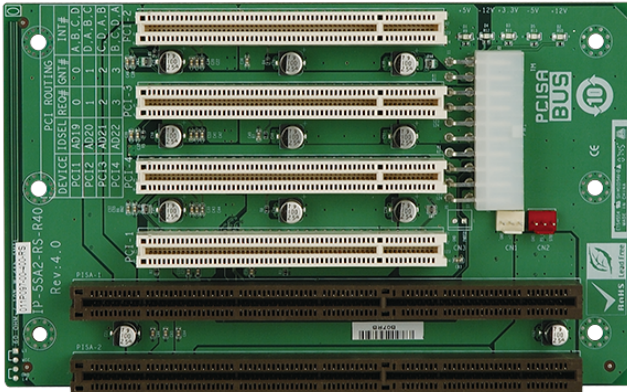

Ordinateur embarqué > Ordinateur à carte unique > Fond de panier

IP-5SA2

5-slot backplane with four PCI slots

Features

- » 4 x PCI Slot
- » Support ATX mode

Specifications

I/O Interface	
Expansion	4 x PCI Slot
Power	
Power Supply	Support ATX mode

Ordering Information

PR-1500GW-R12	5-Slot Half size Chassis,White,W/O PSU,RoHS
IP-5SA2-RS-R40	PCISA 5-Slot 4PCI 1ISA PASSIVE Backplane,ATX 10pcs/box,RoHS