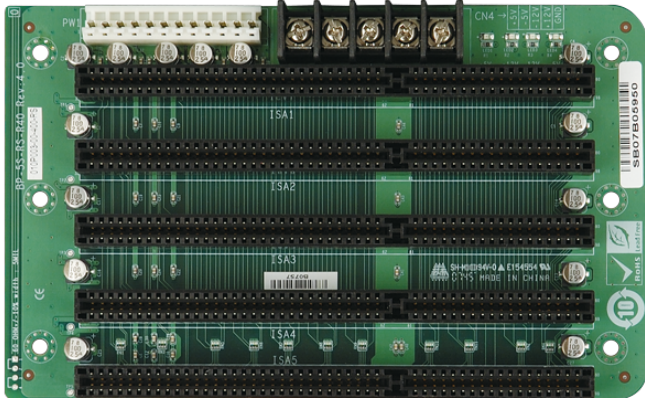

Ordinateur embarqué > Ordinateur à carte unique > Fond de panier

BP-5S

5-slot backplane with five ISA slots

Features

- » 5 x ISA Slot
- » Support AT mode

Specifications

I/O Interface	
Expansion	5 x ISA Slot
Power	
Power Supply	Support AT mode

Ordering Information

PR-1500GW-R12	5-Slot Half size Chassis,White,W/O PSU,RoHS
BP-5S-RS-R40	5-Slot ISA PASSIVE Backplane 10pcs/box,RoHS