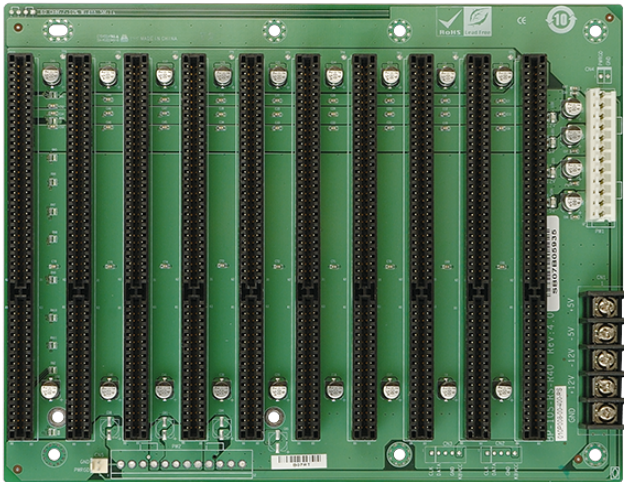

Ordinateur embarqué > Ordinateur à carte unique > Fond de panier

## BP-10S

10-slot backplane with ten ISA slots

## Features

- » 10 x ISA Slot
- » Support AT mode

## Specifications

I/O Interface	
Expansion	10 x ISA Slot
Power	
Power Supply	Support AT mode