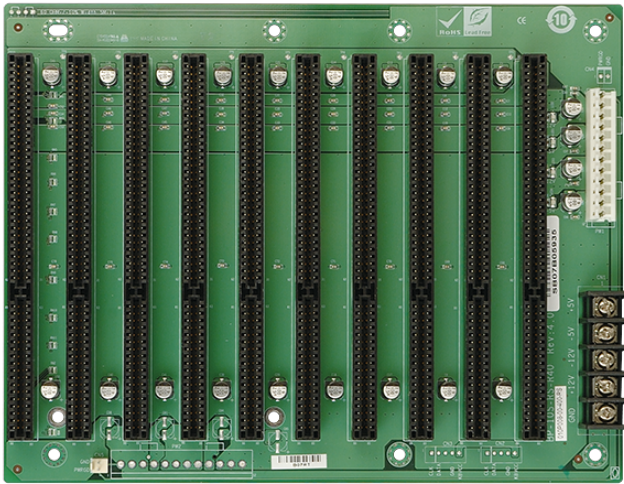

Ordinateur embarqué > Ordinateur à carte unique > Fond de panier

BP-10S

10-slot backplane with ten ISA slots

Features

- » 10 x ISA Slot
- » Support AT mode

Specifications

I/O Interface	
Expansion	10 x ISA Slot
Power	
Power Supply	Support AT mode

Ordering Information

PAC-125GW-R11	10-Slot Full size chassis,White,W/O PSU,RoHS
BP-10S-RS-R40	10-Slot ISA PASSIVE Backplane 10pcs/box,RoHS