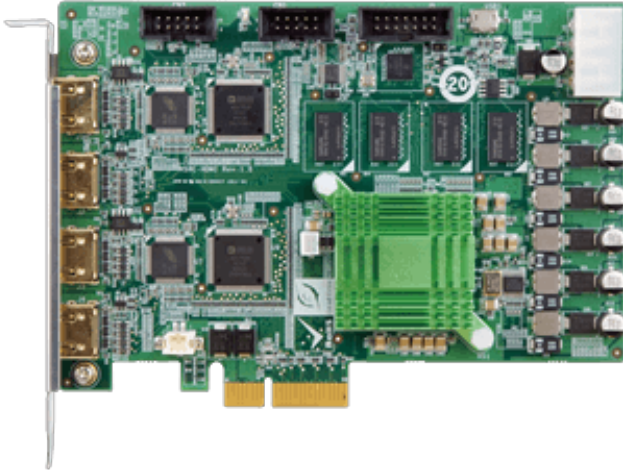

HSRC-302E

PCI Express Uncompressed Video/Audio Capture Card with two Channel HDMI™ Inputs and Two Channel HDMI™ Bypass Outputs, 4K@30p, 1920x1080@60p

Features

- » 2-channel HDMI™ input and 2-channel HDMI™ bypass output
- » Either one HDMI™ input supports 4K video signal
- » Supports for 4:2:2 color spaces to provide the highest quality for your images
- » HDMI™ bypass output supports video no delay pass through up to 4K@30, so you can watch original video while video processing
- » Designed for professional video, machine vision, broadcast & post production industries
- » For multi-channel audio mastering, 24-bit 48kHz audio provides the power you need to integrate into any audio environment
- » Windows/Linux OS supported

Specifications

Appearance	Dimension
Audio Processing	Audio Sampling Frequencies
Capture Interface	Audio Input
1 x Audio Input Channel	
Interface Type	1 x USB3.0
No Delay Passthrough	1 x Video Output-HDMI™
1 x Video Output Channel	
1 x Audio Output Channel	
1 x Audio Output-HDMI™(stereo)	
Video Input	1 x Video Input-HDMI™
1 x Video Input Channel	
Environment	Operating Temperature
Others	Power Consumption
Software Support	SDK
1 x Windows	
OS Support	1 x Microsoft Windows 10 32-bit
1 x Microsoft Windows 7 32-bit	
1 x Microsoft Windows 7 64-bit	
1 x Microsoft Windows 8.1 32-bit	
1 x Microsoft Windows 8.1 64-bit	
1 x Microsoft Windows 10 64-bit	

Ordering Information

HSRC-302E-R10	PCI Express uncompressed video/audio capture card with two HDMI™ input channels and two HDMI™ output channels, 4k@30p, 1920x1080@60p
---------------	--