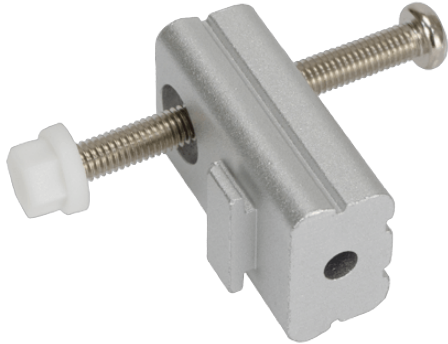

PK-S24A

A set of Panel Mounting Kit is composed of a clamp and screw

Features

Maritime Panel Mounting Kit

x12

Specifications

Dimensions	
Dimensions	222 x 432 x 252 mm
Material	
Material	Aluminum
Weight	
Weight	3.12 Kg
Key Features	
Key Features	12 mounting kits for S24A

Ordering Information

PK-S24A-R10	S24A panel mount kit, silver color, R10
-------------	---