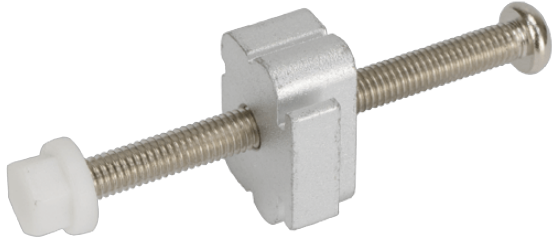

Panel PC & Ecran > Kits de montage et supports

PK-S24M

A set of Panel Mounting Kit is composed of a clamp and screw

Features

Maritime Panel Mounting Kit

x12

Specifications

Dimensions	
Dimensions	222 x 432 x 252 mm
Material	
Material	Aluminum
Weight	
Weight	3.12 Kg
Key Features	
Key Features	12 mounting kits for S24M

Ordering Information

PK-S24M-R10	S24M panel mount kit, silver color, R10
-------------	---