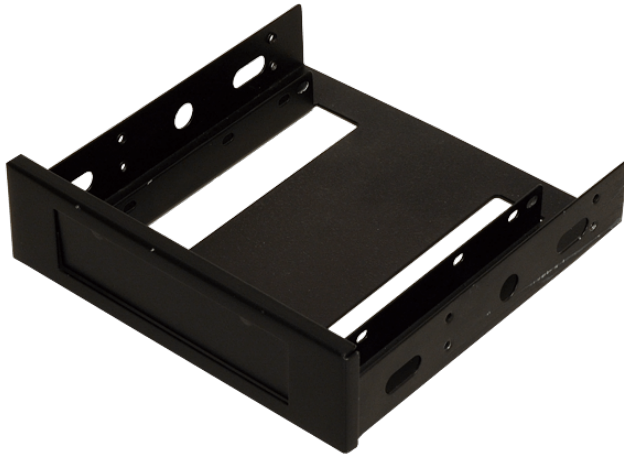

# XWC-410030507220-RS

5.25" External Bay to 3.5" HDD / Device Bay, Black

## Features

- \* Durable one piece aluminum construction
- \* Compatible with any standard 5.25" external drive bay
- \* Fits 1 x 3.5" device / hard drive
- \* Mounting screw holes for 3.5" HDD installation
- \* Compatible with any standard 3.5" HDD and 3.5" device

## Specifications

General	
Dimensions	150 x 146 x 42 (L x W x H) (mm)
Material	
Material	Aluminum
Weight	
Weight	0.2 kg (Gross)
Drive Bay Space	
Drive Bay Space	One 5.25" drive bay
HDD Type	
HDD Type	Internal 3.5" device bay
Hot Swap	
Hot Swap	No
Keylock	
Keylock	No
Signal Out	
Signal Out	No
Color	
Color	Black
Interface	
Interface	SATA / IDE / SSD