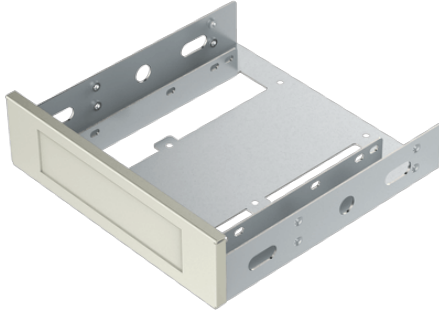

# 41411-1007C3-00-HF

5.25" External Bay to 3.5" HDD / Device Bay, White

## Features

- » Durable one piece aluminum construction
- » Compatible with any standard 5.25" external drive bay
- » Fits 1 x 3.5" device / hard drive
- » Mounting screw holes for 3.5" HDD installation
- » Compatible with any standard 3.5" HDD and 3.5" device

## Specifications

General	
Dimensions	150 x 146 x 42 (L x W x H) (mm)
Material	
Material	Aluminum
Weight	
Weight	0.2 kg (Gross)
Drive Bay Space	
Drive Bay Space	One 5.25" drive bay
HDD Type	
HDD Type	internal 2.5" or 3.5" device bay
Hot Swap	
Hot Swap	No
Keylock	
Keylock	No
Signal Out	
Signal Out	No
Color	
Color	White
Interface	
Interface	SATA / IDE / SSD