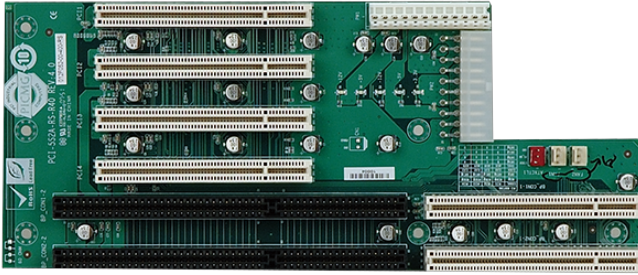

PCI-5S2

5-slot AT power backplane with four PCI slots and one ISA slot

Features

- » 4 x PCI Slot
- » 1 x ISA Slot

Specifications

I/O Interface

Expansion	4 x PCI Slot
	1 x ISA Slot

Power

Power Supply	Support AT/ATX mode
--------------	---------------------

Ordering Information

RACK-500GW-R21	5U Height 5 Slots Full-size Chassis,White,W/O PSU,RoHS
RACK-500GB-R21	5U Height 5 Slots Full size Chassis,Black,W/O PSU,RoHS
PCI-5S2-RS-R40	5-Slot ISA/PCI Backplane 10pcs/box,RoHS