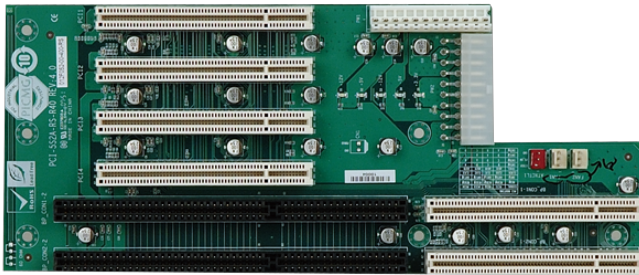

# PCI-5S2A

5-slot ATX power backplane with four PCI slots and one ISA slot

## Features

- » 4 x PCI Slot
- » 1 x ISA Slot

## Specifications

I/O Interface	
Expansion	4 x PCI Slot
	1 x ISA Slot
Power	
Power Supply	Support AT/ATX mode