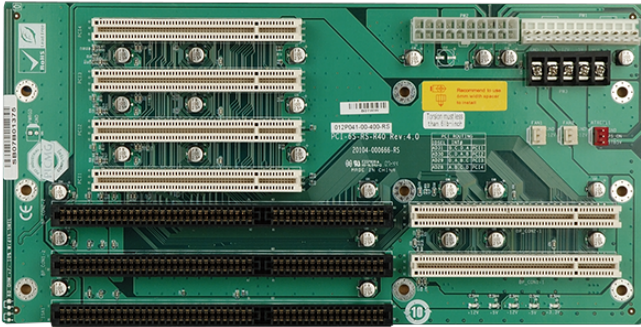

## PCI-6S

6-slot backplane with four PCI slots and two ISA slots

## Features

- » 4 x PCI Slot
- » 2 x ISA Slot
- » Support AT/ATX mode

## Specifications

I/O Interface	
Expansion	4 x PCI Slot 2 x ISA Slot
Power	
Power Supply	Support AT/ATX mode

## Ordering Information

PCI-6S-RS-R40	6-Slot 4PCI 2ISA Backplane,RoHS
PAC-106GW-R21	6-Slot Full size Chassis,White,W/O PSU,RoHS
PAC-1000GB-R20	6-Slot Full size Chassis,Black,W/O PSU,RoHS