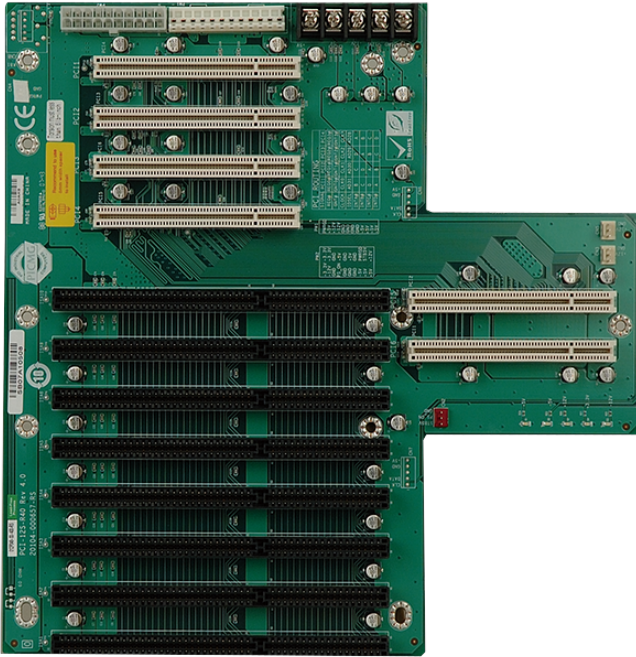

PCI-12S

12-slot backplane with four PCI slots and seven ISA slots

Features

- » 4 x PCI Slot
- » 7 x ISA Slot

Specifications

I/O Interface	
Expansion	4 x PCI Slot 7 x ISA Slot
Power	
Power Supply	Support AT/ATX mode

Ordering Information

RACK-3000GW-R21	4U 14-Slot Rackmount Chassis,White,ATX Power Switch,W/O PSU,RoHS
RACK-3000GB-R21	4U 14-Slot Rackmount Chassis,Black,ATX Power Switch,W/O PSU,RoHS
PCI-12S-RS-R40	12-Slot 4PCI 7ISA Backplane,RoHS