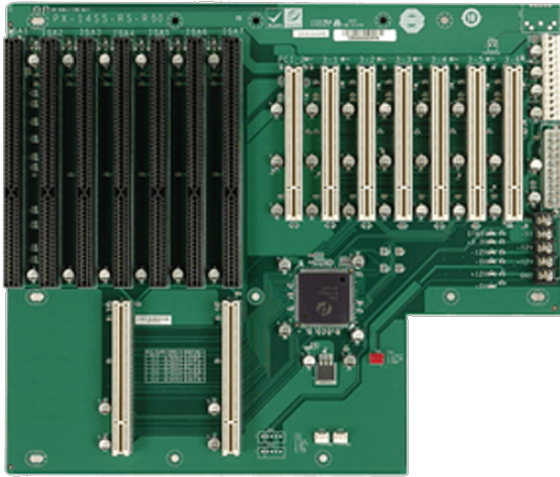

# PX-14S5

14-slot backplane with seven PCI slots and six ISA slots

## Features

- » 7 x PCI Slot
- » 6 x ISA Slot

## Specifications

Physical Characteristics	
Mounting	RACK-305G
	RACK-360G
	RACK-3000G
I/O Interface	
Expansion	7 x PCI Slot
	6 x ISA Slot
Power	
Power Supply	Support AT/ATX mode

## Ordering Information

RACK-360GW-R22	4U 14-Slot Rackmount Chassis,FP With USB,White,AT Power Switch,W/O PSU,RoHS
RACK-360GB-R22	4U 14-Slot Rackmount Chassis,FP With USB,Black,AT Power Switch,W/O PSU,RoHS
RACK-305GW-R22	4U 14-Slot Rackmount Chassis,White,AT Power Switch,W/O PSU,RoHS
RACK-305GB-R22	4U 14-Slot Rackmount Chassis,Black,AT Power Switch,W/O PSU,RoHS
RACK-3000GW-R21	4U 14-Slot Rackmount Chassis,White,ATX Power Switch,W/O PSU,RoHS
RACK-3000GB-R21	4U 14-Slot Rackmount Chassis,Black,ATX Power Switch,W/O PSU,RoHS
PX-14S5-RS-R50	14-slot backplane with 7 PCI slots via Pericom bridge IC and 6 ISA slots,RoHS