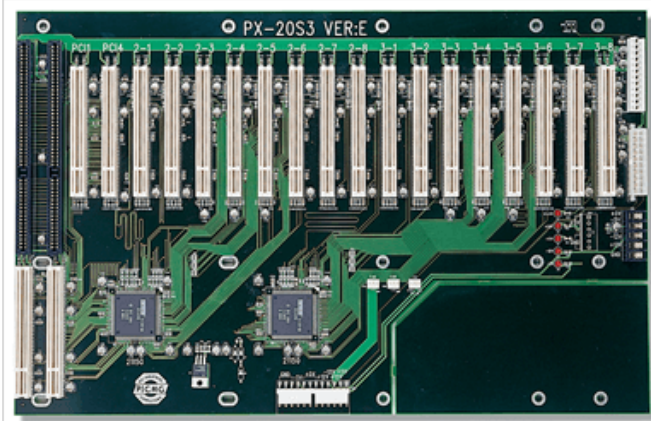

PX-20S3-RS

20-slot backplane with eighteen PCI slots and one ISA slot

Features

Specifications

| | |
|-----------------|------------|
| Total Slot | Total Slot |
| Expansion Slots | PCI Slot |
| ISA Slot | 1 |
| PSU Type | PSU Type |