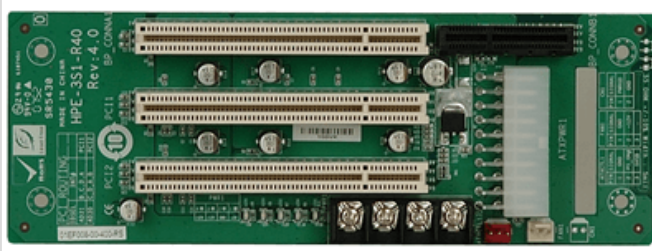

HPE-3S1

3-slot backplane with two PCI slots

Features

Specifications

I/O Interface

Expansion	2 x PCI Slot
-----------	--------------

Ordering Information

HPE-3S1-R41	PCI/PCI Express Backplane with 2 PCI Slots,RoHS
-------------	---