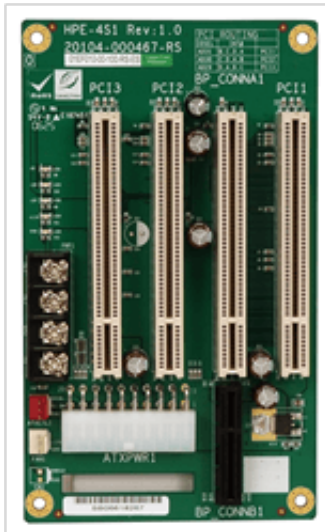

HPE-4S1

4-slot backplane with three PCI slots

Features

Specifications

I/O Interface	
Expansion	3 x PCI Slot

Ordering Information

PAC-42GHW-R11	4-Slot Half size Chassis,White,W/O BP,W/O PSU,AT POWER SWITCH,RoHS
PAC-400GW-R11	5-Slot Half size Industrial Chassis,WHite color,W/O PSU,RoHS
HPE-4S1-R41	PCI/PCI Express Backplane with 3 PCI Slots,RoHS