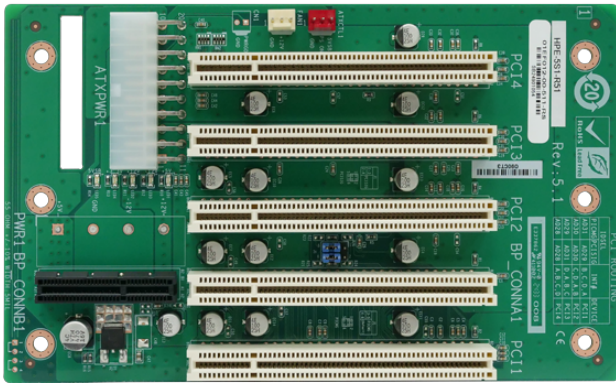

HPE-5S1

5-slot backplane with four PCI slots

Features

- » 4 x PCI Slot

Specifications

I/O Interface	
Expansion	4 x PCI Slot

Ordering Information

RACK-500GW-R21	5U Height 5 Slots Full-size Chassis,White,W/O PSU,RoHS
RACK-500GB-R21	5U Height 5 Slots Full size Chassis,Black,W/O PSU,RoHS
PR-1500GW-R12	5-Slot Half size Chassis,White,W/O PSU,RoHS
HPE-5S1-R51	PCI/PCI Express Backplane with 4 PCI Slots,RoHS