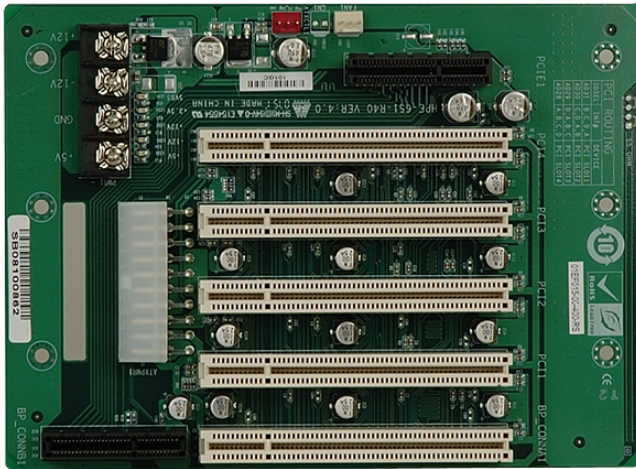

## HPE-6S1

6-slot backplane with four PCI slots and one PCIe x4 slot

### Features

- » 1 x PCIe x4
- » 4 x PCI Slot

### Specifications

| I/O Interface |              |
|---------------|--------------|
| Expansion     | 1 x PCIe x4  |
|               | 4 x PCI Slot |