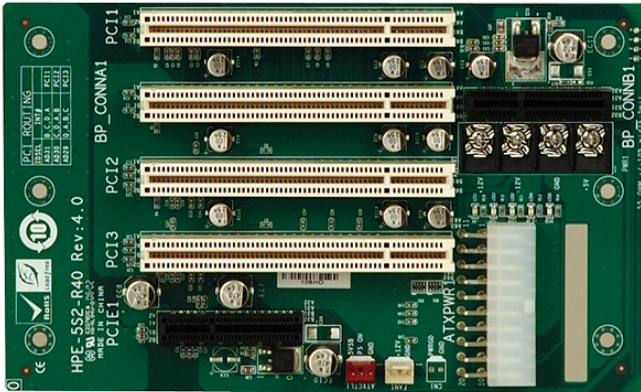

HPE-5S2

5-slot backplane with three PCI slots and one PCIe x4 slot

Features

- » 1 x PCIe x4
- » 3 x PCI Slot

Specifications

I/O Interface	
Expansion	1 x PCIe x4
	3 x PCI Slot

Ordering Information

RACK-500GW-R21	5U Height 5 Slots Full-size Chassis,White,W/O PSU,RoHS
RACK-500GB-R21	5U Height 5 Slots Full size Chassis,Black,W/O PSU,RoHS
PR-1500GW-R12	5-Slot Half size Chassis,White,W/O PSU,RoHS
HPE-5S2-R40	5-Slot PCI/PICOe Backplane 3PCI 1x4 10pcs/box,RoHS