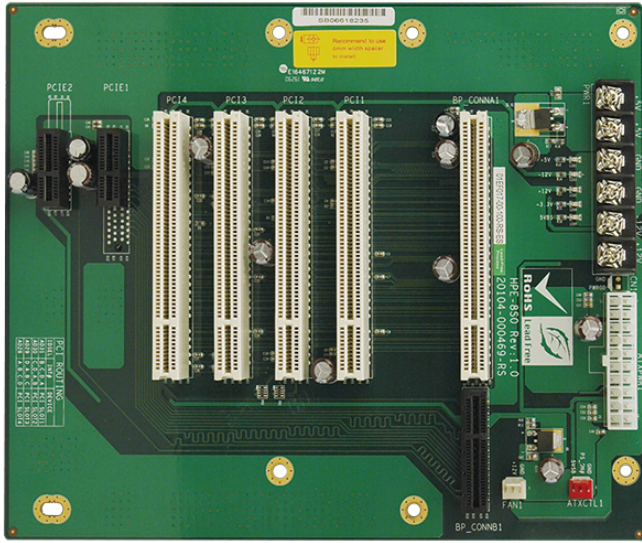

# HPE-8S0

7-slot backplane with four PCI slots and two PCIe x1 slots

## Features

- » 1 x PCIe x1
- » 4 x PCI Slot

### I/O Interface

Expansion	1 x PCIe x1
	4 x PCI Slot