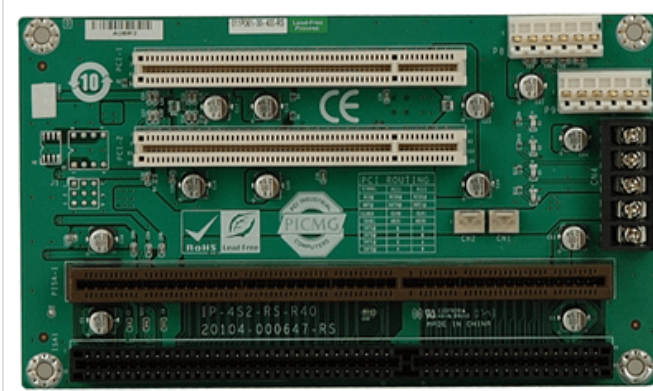

## IP-4S2-RS

4-slot backplane with two PCI slots and one ISA slot

## Specifications

Chassis	
Chassis	PAC-400G
	PAC-42GH
Expansion Slots	
ISA Slot	1
PCI Slot	2
PSU Type	
PSU Type	AT
Total Slot	
Total Slot	4

## Ordering Information

PAC-400GW-R11	5-Slot Half size Industrial Chassis,White color,W/O PSU,RoHS
PAC-42GHW-R11	4-Slot Half size Chassis,White,W/O BP,W/O PSU,AT POWER SWITCH,RoHS
IP-4S2-RS-R40	PCISA 4-Slot 2PCI 1ISA PASSIVE Backplane 10pcs/box,RoHS