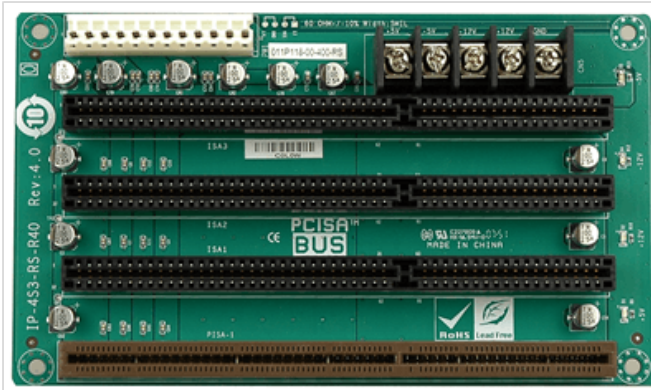

IP-4S3-RS

4-slot backplane with three ISA slots

Features

Specifications

Total Slot	Total Slot
Expansion Slots	ISA Slot
PSU Type	PSU Type
Chassis	Chassis

Ordering Information

IP-4S3-RS-R40	PCISA 4-Slot PASSIVE Backplane 10pcs/box,RoHS
PAC-42GHW-R11	4-Slot Half size Chassis,White,W/O BP,W/O PSU,AT POWER SWITCH,RoHS
PAC-400GW-R11	5-Slot Half size Industrial Chassis,WHite color,W/O PSU,RoHS