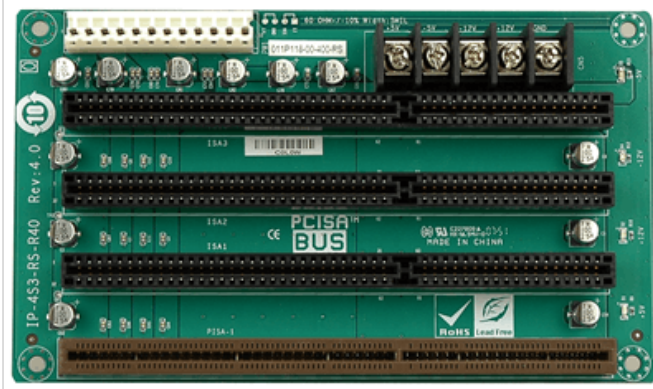

IP-4S3-RS

4-slot backplane with three ISA slots

Features

Specifications

Total Slot	Total Slot
Expansion Slots	ISA Slot
PSU Type	PSU Type
Chassis	Chassis

Ordering Information

IP-4S3-RS-R40	PCISA 4-Slot PASSIVE Backplane 10pcs/box,RoHS
PAC-42GHW-R11	4-Slot Half size Chassis,White,W/O BP,W/O PSU,AT POWER SWITCH,RoHS
PAC-400GW-R11	5-Slot Half size Industrial Chassis,WHite color,W/O PSU,RoHS