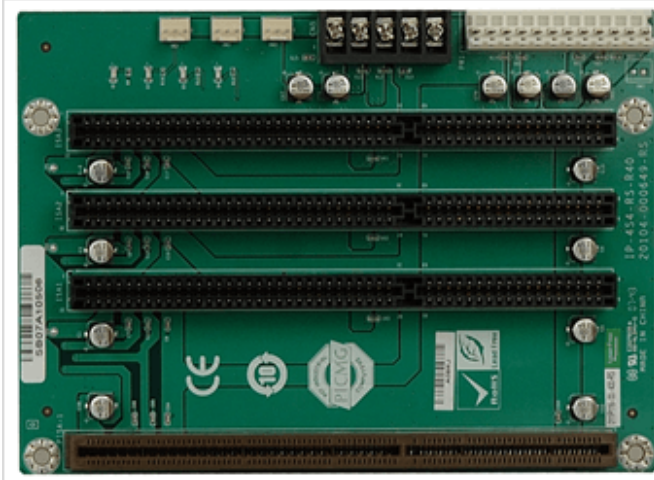

# IP-4S4-RS

4-slot backplane with three ISA slots

## Specifications

Chassis	
Chassis	PAC-400G
	PAC-42GH
Expansion Slots	
ISA Slot	3
PSU Type	
PSU Type	AT
Total Slot	
Total Slot	4

## Ordering Information

IP-4S4-RS-R40	PCISA 4-Slot 3ISA PASSIVE Backplane 10pcs/box,RoHS
PAC-42GHW-R11	4-Slot Half size Chassis,White,W/O BP,W/O PSU,AT POWER SWITCH,RoHS
PAC-400GW-R11	5-Slot Half size Industrial Chassis,WHite color,W/O PSU,RoHS