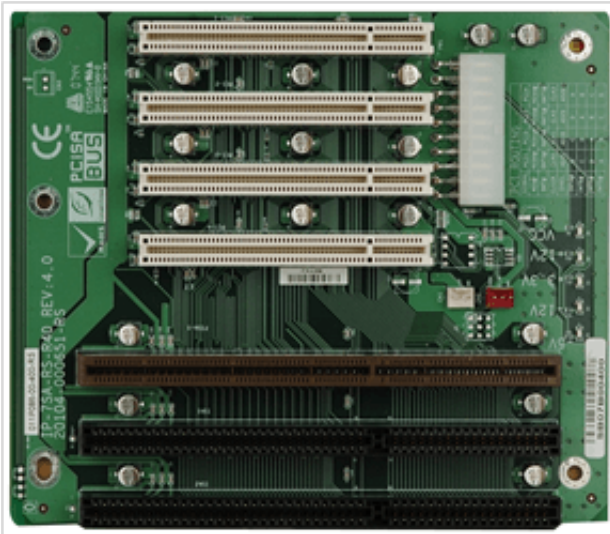

Computer integrati > Computer su scheda singola > Backplane passivo

IP-7SA-RS

7-slot backplane with three PCI slots and two ISA slots

Features

Specifications

Chassis	
Chassis	PAC-700G
	PAC-1700G
Expansion Slots	
ISA Slot	2
PCI Slot	4
PSU Type	
PSU Type	ATX
Total Slot	
Total Slot	7

Ordering Information

IP-7SA-RS-R40	PCISA 7-Slot 4PCI 2ISA PASSIVE Backplane ATX 10pcs/box,RoHS
PAC-1700GB-R20	7-Slot Full size Chassis,Black,W/O PSU,RoHS
PAC-700GB-R11	7-Slot Half size chassis,Black,W/O PSU,RoHS