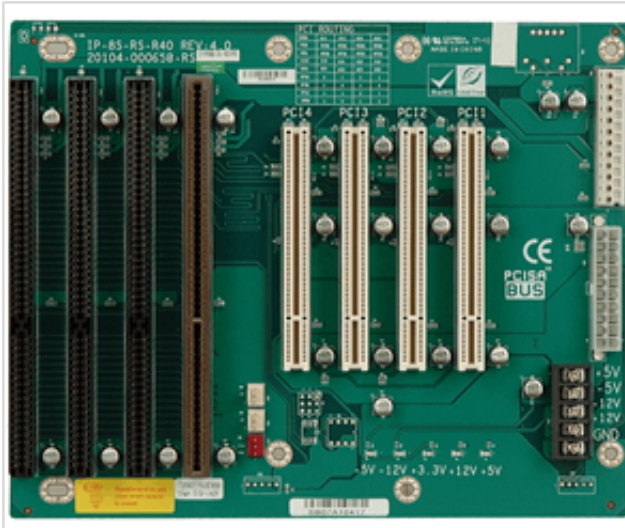

## IP-8S-RS

8-slot backplane with four PCI slots and three ISA slots

## Specifications

Chassis	
Chassis	PAC-125G
Expansion Slots	
ISA Slot	3
PCI Slot	4
PSU Type	
PSU Type	ATX/AT
Total Slot	
Total Slot	8

## Ordering Information

PAC-125GW-R11	10-Slot Full size chassis,White,W/O PSU,RoHS
IP-8S-RS-R40	PCISA 8-Slot 4PCI 3ISA PASSIVE Backplane 10pcs/box,RoHS