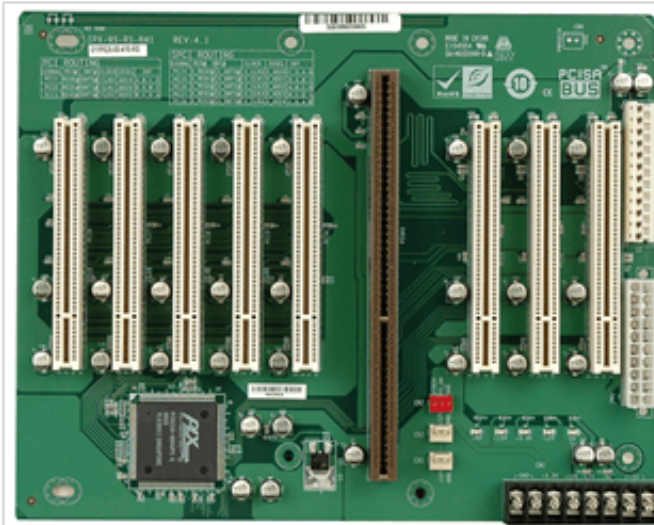

## IPX-9S

9-slot backplane with eight PCI slots

## Specifications

|               |                     |
|---------------|---------------------|
| I/O Interface |                     |
| Expansion     | 8 x PCI Slot        |
| Power         |                     |
| Power Supply  | Support AT/ATX mode |