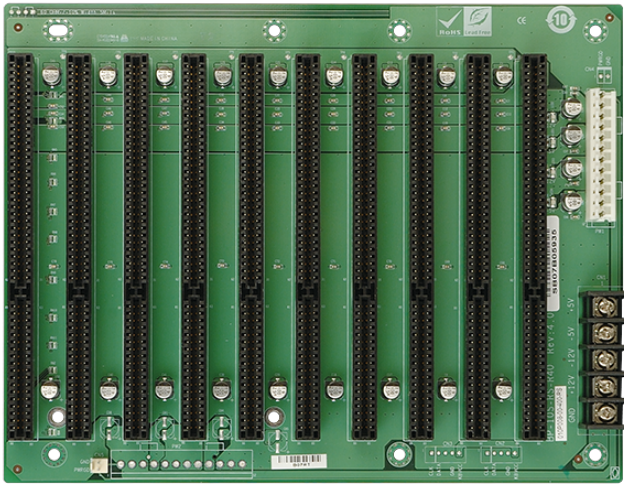

Computer integrati > Computer su scheda singola > Backplane passivo

BP-10S

10-slot backplane with ten ISA slots

Features

- » 10 x ISA Slot
- » Support AT mode

Specifications

I/O Interface	
Expansion	10 x ISA Slot
Power	
Power Supply	Support AT mode

Ordering Information

PAC-125GW-R11	10-Slot Full size chassis,White,W/O PSU,RoHS
BP-10S-RS-R40	10-Slot ISA PASSIVE Backplane 10pcs/box,RoHS