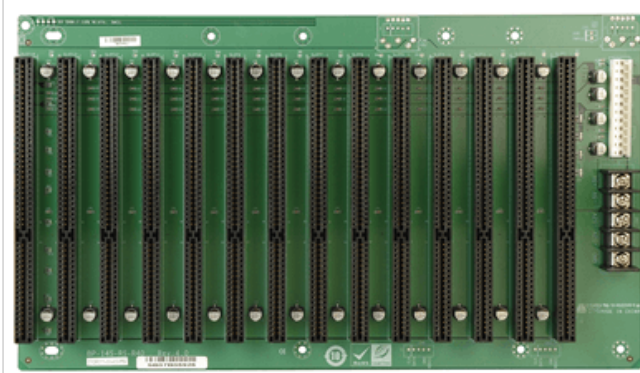

## BP-14S-RS

14-slot backplane with fourteen ISA slots

## Specifications

Total Slot	Total Slot
Expansion Slots	ISA Slot
PSU Type	PSU Type
Chassis	Chassis

## Ordering Information

BP-14S-RS-R40	14-Slot ISA PASSIVE Backplane 10pcs/box,RoHS
RACK-305GB-R22	4U 14-Slot Rackmount Chassis,Black,AT Power Switch,W/O PSU,RoHS
RACK-305GW-R22	4U 14-Slot Rackmount Chassis,White,AT Power Switch,W/O PSU,RoHS
RACK-360GB-R22	4U 14-Slot Rackmount Chassis,FP With USB,Black,AT Power Switch,W/O PSU,RoHS
RACK-360GW-R22	4U 14-Slot Rackmount Chassis,FP With USB,White,AT Power Switch,W/O PSU,RoHS
RACK-3000GB-R21	4U 14-Slot Rackmount Chassis,Black,ATX Power Switch,W/O PSU,RoHS
RACK-3000GW-R21	4U 14-Slot Rackmount Chassis,White,ATX Power Switch,W/O PSU,RoHS