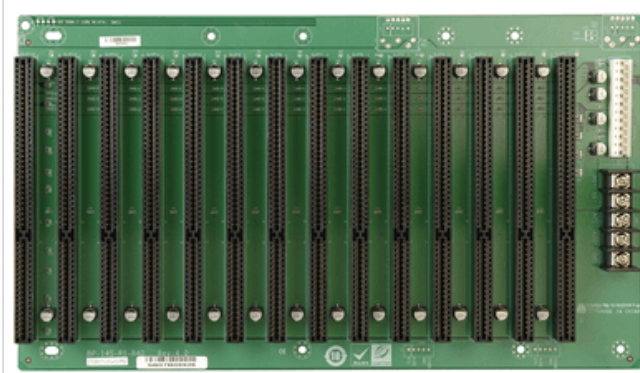

BP-14S-RS

14-slot backplane with fourteen ISA slots

Features

Specifications

| | |
|-----------------|------------|
| Total Slot | Total Slot |
| Expansion Slots | ISA Slot |
| PSU Type | PSU Type |
| Chassis | Chassis |

Ordering Information

| | |
|-----------------|---|
| BP-14S-RS-R40 | 14-Slot ISA PASSIVE Backplane 10pcs/box,RoHS |
| RACK-305GB-R22 | 4U 14-Slot Rackmount Chassis,Black,AT Power Switch,W/O PSU,RoHS |
| RACK-305GW-R22 | 4U 14-Slot Rackmount Chassis,White,AT Power Switch,W/O PSU,RoHS |
| RACK-360GB-R22 | 4U 14-Slot Rackmount Chassis,FP With USB,Black,AT Power Switch,W/O PSU,RoHS |
| RACK-360GW-R22 | 4U 14-Slot Rackmount Chassis,FP With USB,White,AT Power Switch,W/O PSU,RoHS |
| RACK-3000GB-R21 | 4U 14-Slot Rackmount Chassis,Black,ATX Power Switch,W/O PSU,RoHS |
| RACK-3000GW-R21 | 4U 14-Slot Rackmount Chassis,White,ATX Power Switch,W/O PSU,RoHS |