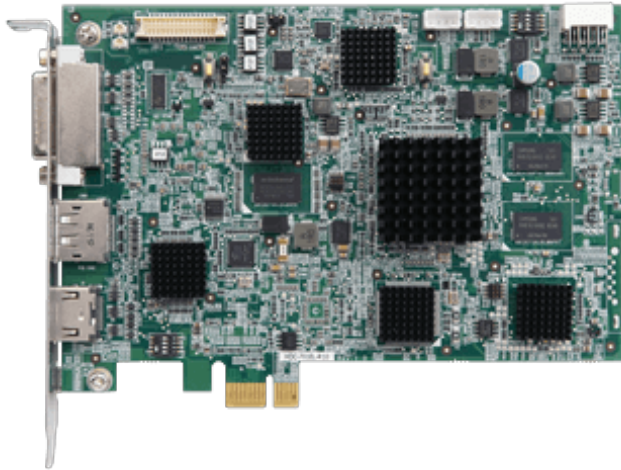

HDC-701EL

PCI Express video/audio capture card with One Channel HDMI™/DP/DVI-I/YPbPr/3G-SDI Input and One Channel HDMI™ Output, 1920x1080@30p, and H.264 Hardware Encoder

Features

- » 1-channel HDMI™/DP/DVI-I/YPbPr/3G-SDI input with H.264 hardware compression and 1-channel HDMI™ output
- » High quality video recording up to 1080p30
- » HDMI™ output supports video preview up to 1080p60, so you can watch video while recording or editing
- » Provides DirectShow filter
- » Equipped with video scaler for PIP, OSD, cropping (optional)
- » Windows/Linux OS supported

Specifications

Appearance	
Dimension	155 mm x 111 mm
Audio Processing	
Audio Compression	MPEG4-AAC
Audio Sampling Frequencies	44.1k, 48k Hz
Recording Data rate	128kbps
Capture Interface	
Audio Input	1 x Audio Input Channel 1 x Audio Input-HDMI™(stereo)
Audio Output	1 x Audio Output Channel 1 x Audio Output-HDMI™(stereo)
Interface Type	1 x PCIe x 1
Video Input	1 x Video Input Channel 1 x Video Input-3G-SDI 1 x Video Input-DP 1 x Video Input-DVI-I 1 x Video Input-HDMI™ 1 x Video Input-YPbPr
Video Output	1 x Video Output Channel(1080p60) 1 x Video Output-HDMI™
Environment	
Operating Temperature	0°C ~ 60°C (32° ~ 140°F), non-condensing
Functionality	
Multiple Card Support	4 cards, 4 channels
Scaling	Video scaling support, OSD, PIP, Cropping
Others	
Power Consumption	15W
Software Support	
SDK	1 x Linux 1 x Windows
OS Support	1 x Linux Ubuntu(16.04 (64-bit) (Kernel version: 4.4.0-21-generic))

Ordering Information

HDC-701EL-R10	PCI Express Video/Audio Capture Card with HDMI™/DVI/DP/YPbPr/SDI input and one HDMI™ output, 1920x1080@30p, and H.264 codec transcoding
---------------	---

Packing List