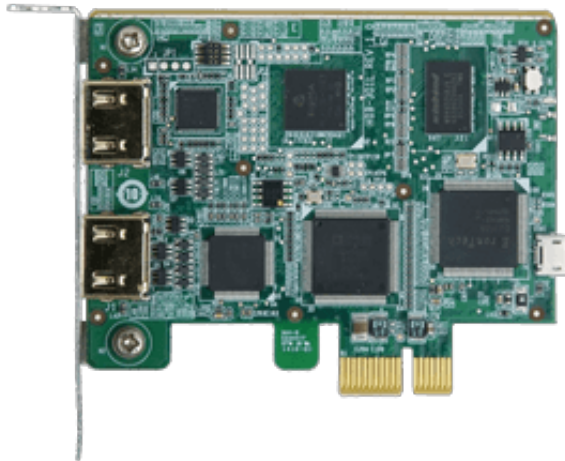

# HDC-301EL

PCI Express Video/Audio Capture Card with One Channel HDMI™ Input and One Channel HDMI™ Bypass Output, 1920x1080@30p, and H.264 Hardware Encoder

## Features

- » 1-channel HDMI™ input with H.264 hardware compression and 1-channel HDMI™ bypass output
- » High quality video recording up to 1080p30
- » HDMI™ bypass output supports video no delay pass through up to 1080p60, so you can watch video while recording
- » Provides DirectShow filter
- » Low Power Consumption
- » Low-Profile PCIe card
- » Windows/Linux OS supported

## Specifications

Appearance	
Dimension	83.82 mm x 64.41 mm
Audio Processing	
Audio Compression	MPEG4-AAC
Audio Sampling Frequencies	44.1k, 48k Hz
Recording Data rate	128kbps
Capture Interface	
Audio Input	1 x Audio Input Channel 1 x Audio Input-HDMI™ (stereo)
Audio Output	1 x Audio Output-HDMI™ (stereo) 1 x Audio Output Channel
Interface Type	1 x PCIe x 1
Video Input	1 x Video Input Channel 1 x Video Input-HDMI™
Video Output	1 x Video Output Channel(1080p60) 1 x Video Output-HDMI™
Environment	
Operating Temperature	0°C ~ 60°C (32° ~ 140°F), non-condensing
Functionality	
Multiple Card Support	4 cards, 4 channels
Scaling	Video scaling down compression
Others	
Power Consumption	4.5W
Software Support	
SDK	1 x Linux 1 x Windows
OS Support	1 x Microsoft Windows 7 32-bit 1 x Linux Ubuntu(16.04 (64-bit) (Kernel version: 4.4.0-21-generic)) 1 x Microsoft Windows 7 64-bit
System Requirement	

## Ordering Information

HDC-301EL-R10	PCI Express Video/Audio Capture Card with one HDMI™ input and one HDMI™ output, 1920x1080@30p, and H.264 codec transcoding
---------------	--