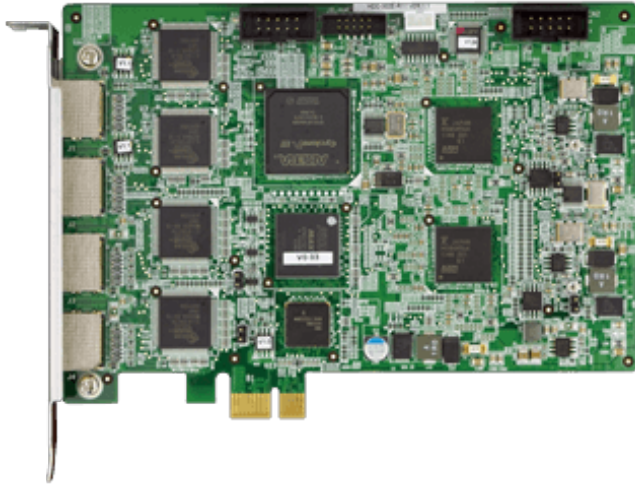

# HDC-302E

PCI Express Video/Audio Capture Card with Two Channel HDMI™ Inputs and Two Channel HDMI™ Outputs, 1920x1080@60p, and H.264 Hardware Codec

## Features

- » 2-channel HDMI™ input with H.264 hardware compression and 2-channel HDMI™ output
- » High quality video encoding or decoding up to 1080p60
- » HDMI™ output port supports video no delay pass through up to 1080p60, so you can check video while recording
- » HDMI™ output port supports playback video file captured by HDC-30X series cards
- » Low Power Consumption
- » SDK available for customer to create customized applications
- » Windows/Linux OS supported

## Specifications

Appearance	
Dimension	155 mm x 98.6 mm
Audio Processing	
Audio Compression	MPEG-1 Audio Layer 2
Recording Data rate	256k
Capture Interface	
Audio Input	2 x Audio Input Channel 2 x Audio Input-HDMI™
Audio Output	2 x Audio Output Channel 2 x Audio Output-HDMI™(support decode file or HDMI™ bypass output)
Interface Type	1 x PCIe x 1
No Delay Passthrough	2 x Audio Output Channel 2 x Video Output Channel 2 x Audio Output-HDMI™ 2 x Video Output-HDMI™
Video Input	2 x Video Input Channel 2 x Video Input-HDMI™
Video Output	2 x Video Output Channel 2 x Video Output-HDMI™(support decode file or HDMI™ bypass output)
Environment	
Operating Temperature	0°C ~ 65°C, non-condensing
Functionality	
Multiple Card Support	4 cards, 8 channels
Others	
Power Consumption	9.53W (12V@0.46A, 3.3V@1.21A)
Software Support	
SDK	1 x Linux 1 x Windows
OS Support	1 x Microsoft Windows 7 32-bit 1 x Linux Ubuntu(16.04 (64-bit) (Kernel version: 4.4.0-21-generic))

## Ordering Information

HDC-302E-R11	PCI Express video/audio capture card with two HDMI™ input channels and two HDMI™ output channels,1920x1080@60p,and Hardware H.264 codec (H56)
--------------	-----------------------------------------------------------------------------------------------------------------------------------------------