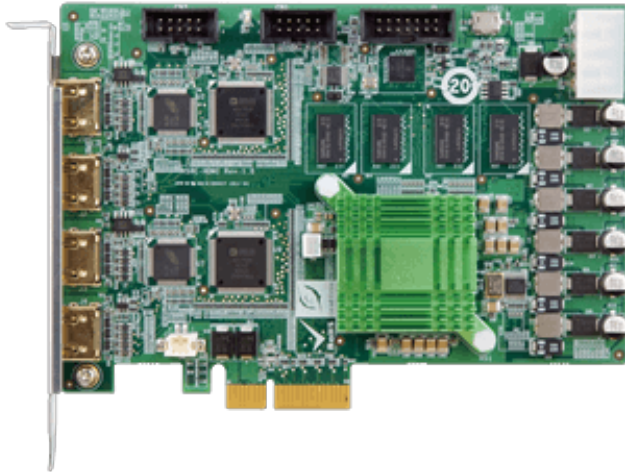

HSRC-302E

PCI Express Uncompressed Video/Audio Capture Card with two Channel HDMI™ Inputs and Two Channel HDMI™ Bypass Outputs, 4K@30p, 1920x1080@60p

Features

- » 2-channel HDMI™ input and 2-channel HDMI™ bypass output
- » Either one HDMI™ input supports 4K video signal
- » Supports for 4:2:2 color spaces to provide the highest quality for your images
- » HDMI™ bypass output supports video no delay pass through up to 4K@30, so you can watch original video while video processing
- » Designed for professional video, machine vision, broadcast & post production industries
- » For multi-channel audio mastering, 24-bit 48kHz audio provides the power you need to integrate into any audio environment
- » Windows/Linux OS supported

Specifications

Appearance	Dimension
Audio Processing	Audio Sampling Frequencies
Capture Interface	Audio Input
1 x Audio Input Channel	
Interface Type	1 x USB3.0
No Delay Passthrough	1 x Video Output-HDMI™
1 x Video Output Channel	
1 x Audio Output Channel	
1 x Audio Output-HDMI™(stereo)	
Video Input	1 x Video Input-HDMI™
1 x Video Input Channel	
Environment	Operating Temperature
Others	Power Consumption
Software Support	SDK
1 x Windows	
OS Support	1 x Microsoft Windows 10 32-bit
1 x Microsoft Windows 7 32-bit	
1 x Microsoft Windows 7 64-bit	
1 x Microsoft Windows 8.1 32-bit	
1 x Microsoft Windows 8.1 64-bit	
1 x Microsoft Windows 10 64-bit	

Ordering Information

HSRC-302E-R10	PCI Express uncompressed video/audio capture card with two HDMI™ input channels and two HDMI™ output channels, 4k@30p, 1920x1080@60p
---------------	--