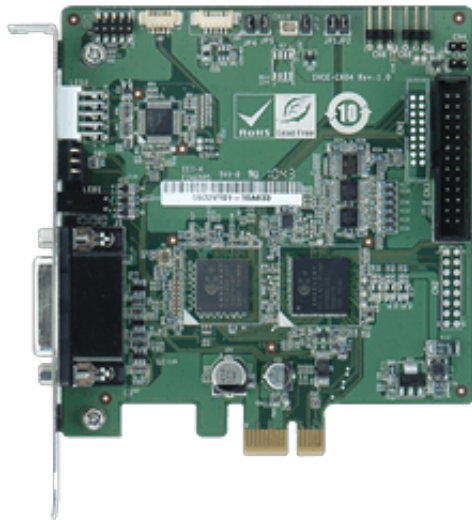

IVCE-C604

PCIe video/Audio Capture Card with 4-Channel Video/Audio Input, Total 120fps@D1 for 4 Channels (NTSC)

Features

- » Single card 4-channel composite video (NTSC/PAL) solution
- » PCI Express interface provides higher bandwidth and great performance
- » Compatible with Linux, Windows XP and Windows 7 (32-bit and 64-bit)
- » Total 120fps @ D1 for 4 channels (NTSC)
- » Supports multiple cards up to 64 channels video/audio input
- » External GPIO daughter board with 4 inputs and 4 outputs (optional)
- » SDK available for customer to create customized applications
- » Supports 4 channels video/audio input and 2 channels video output

Specifications

Appearance	
Dimension	111.23 mm x 102.39 mm
Audio Processing	
Audio Compression	Software compression
Audio Sampling Frequencies	32kHz, 44.1kHz, 48kHz, 96kHz
Quantization	24-bit
Capture Interface	
Alarm I/O	yes
Audio Input	4 x Audio Input Channel 4 x Audio Input-RCA(BNC+RCA to DB-26 cable included)
Card ID	Rotary switch selectable with LED for ID indication
Interface Type	1 x PCIe x 1 (compatible with 1, 4, 8 and 16 lane PCIe slots)
LED Indicator	Red LED for system Green LED for AP running Yellow LED for watchdog
Video Input	4 x Video Input Channel (composite video NTSC/PAL auto sensing) 4 x Video Input-BNC(BNC+RCA to DB-26 cable included)
Video Output	2 x Video Output Channel 2 x Video Output-BNC(BNC+RCA to DB-26 cable included)
Environment	
Operating Temperature	-5°C ~ 65°C, non-condensing
Others	
Power Consumption	3.51W (3.3V@0.9A, 12V@0.045A)
Software Support	
SDK	1 x Linux 1 x Windows
OS Support	1 x Linux Ubuntu(14.04 (64-bit) Kernel version: 3.13.0-32-generic) 1 x Microsoft Windows 7 32-bit 1 x Microsoft Windows 7 64-bit

Ordering Information

IVCE-C604-R10	PCI Express video/audio capture card with four video input channels, total 120fps@720x480(NTSC), and four audio input channels
---------------	--

Packing List

1 x IVCE-C604 capture card	1 x Video/Audio input cable kit
1 x Reset cable	1 x QIG