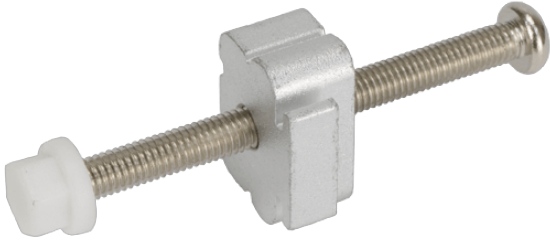

Panel PC &amp; Monitor &gt; Kit e supporti di montaggio

## PK-S24M

A set of Panel Mounting Kit is composed of a clamp and screw

### Features

Maritime Panel Mounting Kit

x12

### Specifications

Dimensions	
Dimensions	222 x 432 x 252 mm
Material	
Material	Aluminum
Weight	
Weight	3.12 Kg
Key Features	
Key Features	12 mounting kits for S24M