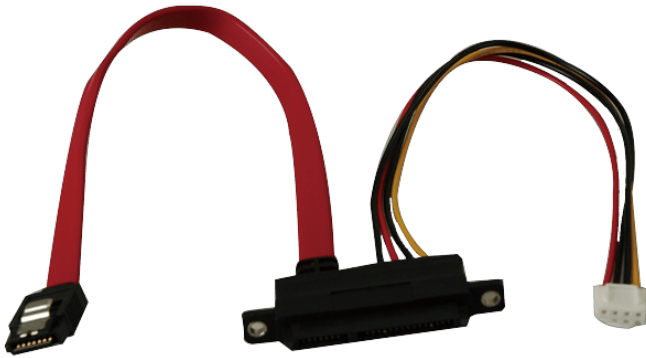

# 32801-000100-300-RS

SATA HDD cable

## Specifications

General	
Output Connector	Cable type: SATA + Power cable
	Connector: 4-pin PH 2.54 mm
Dimensions	
Dimensions	SATA cable 20 cm
	Power cable 20 cm

## Ordering Information

32801-000100-300-RS	SATA CABLE;SATA CABLE;;3;200MM;26AWG;SATA 7+15P FEMALE 180°;SATA 7P FEMALE 180°+LOCK;JST XHP-4 P=2.5;,,,,,;ONE PCS PKG W/ LABEL;,,,,;SHANGHAI YING YU;RoHS
---------------------	--