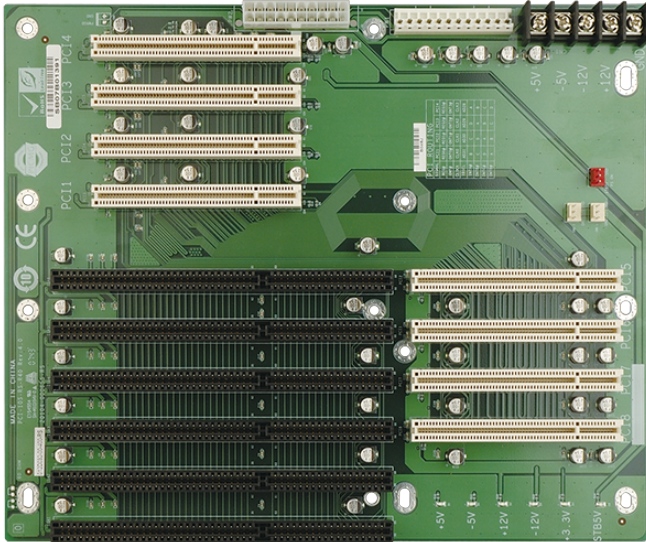

PCI-10S

10-slot backplane with four PCI slots and five ISA slots

Features

- » 4 x PCI Slot
- » 5 x ISA Slot

Specifications

I/O Interface	
Expansion	4 x PCI Slot
	5 x ISA Slot
Power	
Power Supply	Support AT/ATX mode

Ordering Information

PCI-10S-RS-R41	10-Slot 4PCI 5ISA Backplane,RoHS
PAC-125GW-R11	10-Slot Full size chassis,White,W/O PSU,RoHS