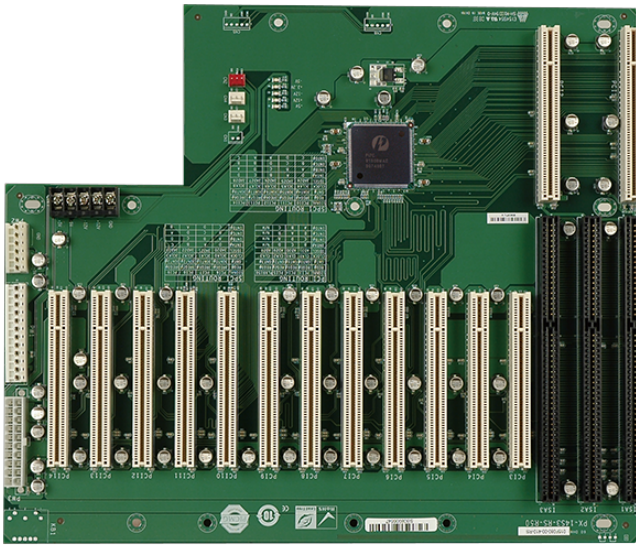

# PX-14S3

14-slot backplane with twelve PCI slots and two ISA slots

## Features

- » 12 x PCI Slot
- » 2 x ISA Slot
- » Support AT/ATX mode

## Specifications

Physical Characteristics	
Mounting	RACK-305G RACK-360G RACK-3000G
I/O Interface	
Expansion	12 x PCI Slot 2 x ISA Slot
Power	
Power Supply	Support AT/ATX mode