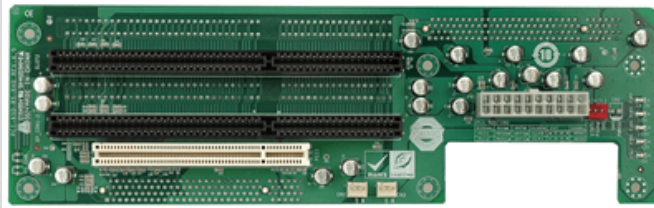

各種産業用パソコン(ボード) > シングルボードコンピュータ > バックプレーン

## PCI-6SR-RS

2U chassis backplane with two PCI slots and two ISA slots (AT mode)

## Specifications

Chassis	
Chassis	RACK-220G
Expansion Slots	
ISA Slot	L1+R1
PCI Slot	L1+R1
PSU Type	
PSU Type	ATX
Total Slot	
Total Slot	6

## Ordering Information

PCI-6SR-RS-R30	6 Slot Butterfly Backplane 10pcs/box,RoHS
RACK-220GW	2U 6-slot Full-size Rackmount Chassis for PICMG 1.0 SBC and w/o PS/2 PSU,White,RoHS
RACK-220GB	2U 6-slot Full-size Rackmount Chassis for PICMG 1.0 SBC and w/o PS/2 PSU,Black,RoHS