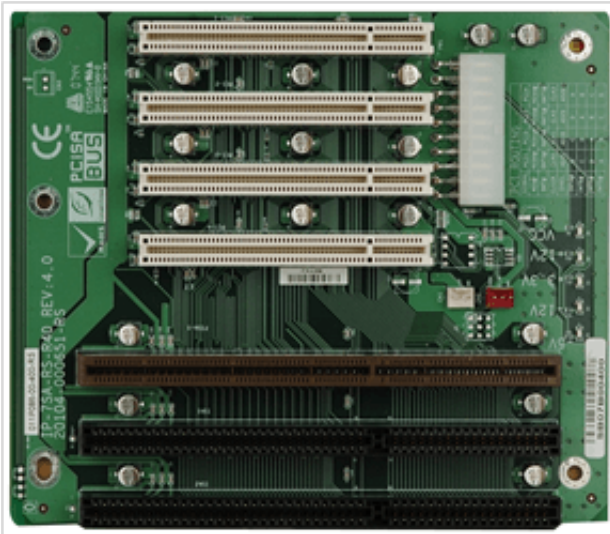

各種産業用パソコン(ボード) > シングルボードコンピュータ > バックプレーン

IP-7SA-RS

7-slot backplane with three PCI slots and two ISA slots

Features

Specifications

| | |
|-----------------|-----------|
| Chassis | |
| Chassis | PAC-700G |
| | PAC-1700G |
| Expansion Slots | |
| ISA Slot | 2 |
| PCI Slot | 4 |
| PSU Type | |
| PSU Type | ATX |
| Total Slot | |
| Total Slot | 7 |

Ordering Information

| | |
|----------------|---|
| IP-7SA-RS-R40 | PCISA 7-Slot 4PCI 2ISA PASSIVE Backplane ATX 10pcs/box,RoHS |
| PAC-1700GB-R20 | 7-Slot Full size Chassis,Black,W/O PSU,RoHS |
| PAC-700GB-R11 | 7-Slot Half size chassis,Black,W/O PSU,RoHS |