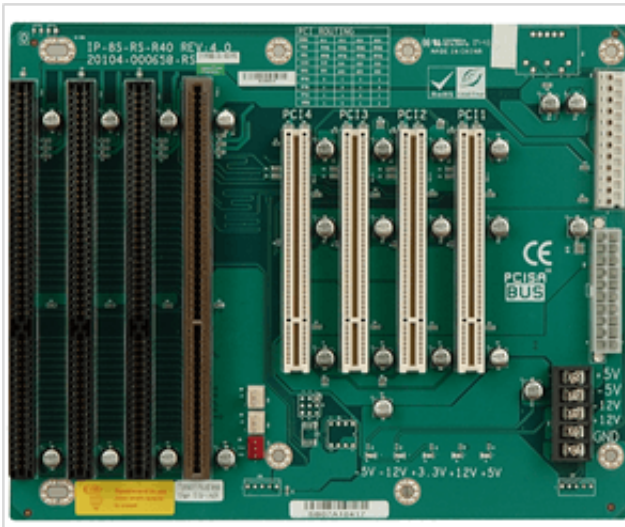

## IP-8S-RS

8-slot backplane with four PCI slots and three ISA slots

## Specifications

Chassis	
Chassis	PAC-125G
Expansion Slots	
ISA Slot	3
PCI Slot	4
PSU Type	
PSU Type	ATX/AT
Total Slot	
Total Slot	8