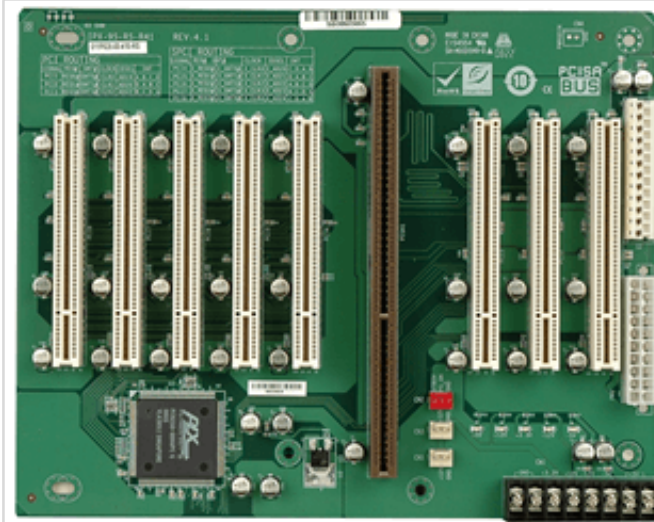

IPX-9S

9-slot backplane with eight PCI slots

Features

Specifications

I/O Interface	
Expansion	8 x PCI Slot
Power	
Power Supply	Support AT/ATX mode

Ordering Information

PAC-125GW-R11	10-Slot Full size chassis,White,W/O PSU,RoHS
IPX-9S-RS-R41	PCISA/PCI 9 Slots Backplane,PLX PCI6150HINT HB4,RoHS