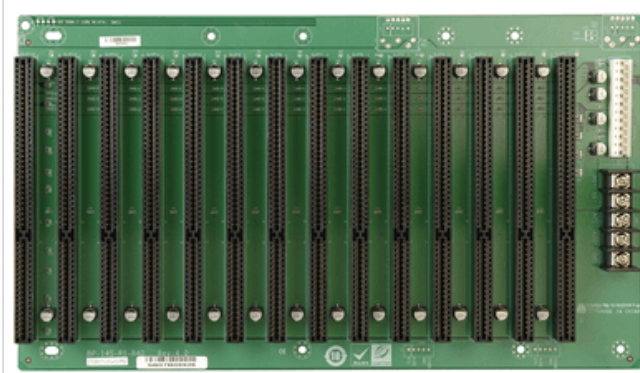

# BP-14S-RS

14-slot backplane with fourteen ISA slots

## Specifications

Total Slot	Total Slot
Expansion Slots	ISA Slot
PSU Type	PSU Type
Chassis	Chassis

## Ordering Information

BP-14S-RS-R40	14-Slot ISA PASSIVE Backplane 10pcs/box,RoHS
RACK-305GB-R22	4U 14-Slot Rackmount Chassis,Black,AT Power Switch,W/O PSU,RoHS
RACK-305GW-R22	4U 14-Slot Rackmount Chassis,White,AT Power Switch,W/O PSU,RoHS
RACK-360GB-R22	4U 14-Slot Rackmount Chassis,FP With USB,Black,AT Power Switch,W/O PSU,RoHS
RACK-360GW-R22	4U 14-Slot Rackmount Chassis,FP With USB,White,AT Power Switch,W/O PSU,RoHS
RACK-3000GB-R21	4U 14-Slot Rackmount Chassis,Black,ATX Power Switch,W/O PSU,RoHS
RACK-3000GW-R21	4U 14-Slot Rackmount Chassis,White,ATX Power Switch,W/O PSU,RoHS