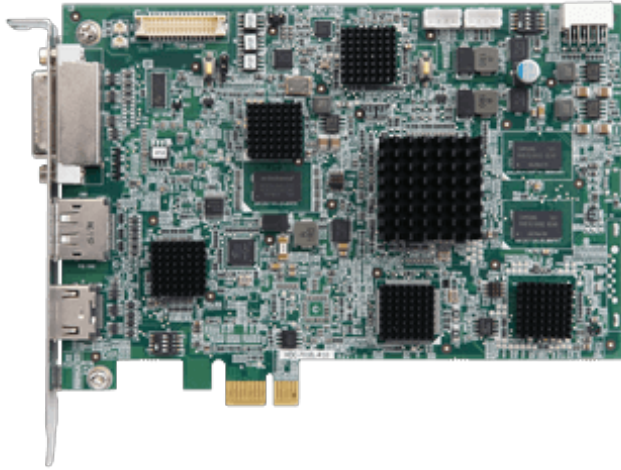

HDC-701EL

PCI Express video/audio capture card with One Channel HDMI™/DP/DVI-I/YPbPr/3G-SDI Input and One Channel HDMI™ Output, 1920x1080@30p, and H.264 Hardware Encoder

Features

- » 1-channel HDMI™/DP/DVI-I/YPbPr/3G-SDI input with H.264 hardware compression and 1-channel HDMI™ output
- » High quality video recording up to 1080p30
- » HDMI™ output supports video preview up to 1080p60, so you can watch video while recording or editing
- » Provides DirectShow filter
- » Equipped with video scaler for PIP, OSD, cropping (optional)
- » Windows/Linux OS supported

Specifications

Appearance	
Dimension	155 mm x 111 mm
Audio Processing	
Audio Compression	MPEG4-AAC
Audio Sampling Frequencies	44.1k, 48k Hz
Recording Data rate	128kbps
Capture Interface	
Audio Input	1 x Audio Input Channel 1 x Audio Input-HDMI™(stereo)
Audio Output	1 x Audio Output Channel 1 x Audio Output-HDMI™(stereo)
Interface Type	1 x PCIe x 1
Video Input	1 x Video Input Channel 1 x Video Input-3G-SDI 1 x Video Input-DP 1 x Video Input-DVI-I 1 x Video Input-HDMI™ 1 x Video Input-YPbPr
Video Output	1 x Video Output Channel(1080p60) 1 x Video Output-HDMI™
Environment	
Operating Temperature	0°C ~ 60°C (32° ~ 140°F), non-condensing
Functionality	
Multiple Card Support	4 cards, 4 channels
Scaling	Video scaling support, OSD, PIP, Cropping
Others	
Power Consumption	15W
Software Support	
SDK	1 x Linux 1 x Windows
OS Support	1 x Linux Ubuntu(16.04 (64-bit) (Kernel version: 4.4.0-21-generic))

Ordering Information

HDC-701EL-R10	PCI Express Video/Audio Capture Card with HDMI™/DVI/DP/YPbPr/SDI input and one HDMI™ output, 1920x1080@30p, and H.264 codec transcoding
---------------	---

Packing List