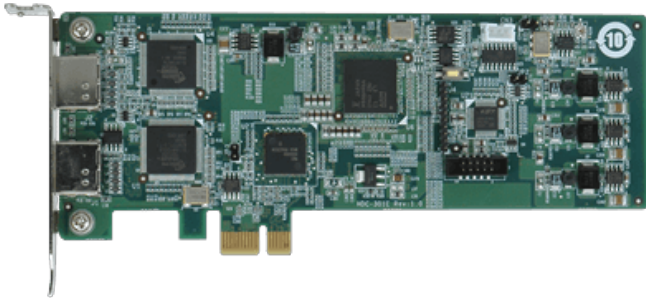

HDC-301E

PCI Express Video/Audio Capture Card with One Channel HDMI™ Input and one channel HDMI™ Output, 1920x1080@60p, and H.264 Hardware Codec

Features

- » 1-channel HDMI™ input with H.264 hardware compression and 1-channel HDMI™ output
- » High quality video encoding or decoding up to 1080p60
- » HDMI™ output port supports video no delay pass through up to 1080p60, so you can check video while recording
- » HDMI™ output port supports playback video file captured by HDC-30X series cards
- » Low Power Consumption
- » SDK available for customer to create customized applications
- » Windows/Linux OS supported

Specifications

Appearance	
Dimension	168 mm x 69 mm
Audio Processing	
Audio Compression	MPEG-1 Audio Layer 2
Recording Data rate	256k
Capture Interface	
Audio Input	1 x Audio Input Channel 1 x Audio Input-HDMI™
Audio Output	1 x Audio Output Channel 1 x Audio Output-HDMI™ (support decode file or HDMI™ bypass output)
Interface Type	1 x PCIe x 1
No Delay Passthrough	1 x Audio Output Channel 1 x Video Output Channel 1 x Audio Output-HDMI™ 1 x Video Output-HDMI™
Video Input	1 x Video Input Channel 1 x Video Input-HDMI™
Video Output	1 x Video Output Channel 1 x Video Output-HDMI™ (support decode file or HDMI™ bypass output)
Environment	
Operating Temperature	0°C ~ 65°C, non-condensing
Functionality	
Multiple Card Support	No
Others	
Power Consumption	6.07 W (12V@0.3A, 3.3V@0.72A)
Software Support	
SDK	1 x Linux 1 x Windows
OS Support	1 x Linux Ubuntu(16.04 (64-bit) (Kernel version: 4.4.0-21-generic)) 1 x Microsoft Windows 7 32-bit
System Requirement	

Ordering Information

HDC-301E-R10	PCI Express video/audio capture card with one HDMI™ input channels and one HDMI™ output channels, 1920x1080@60p, and Hardware H.264 codec
--------------	---

Packing List