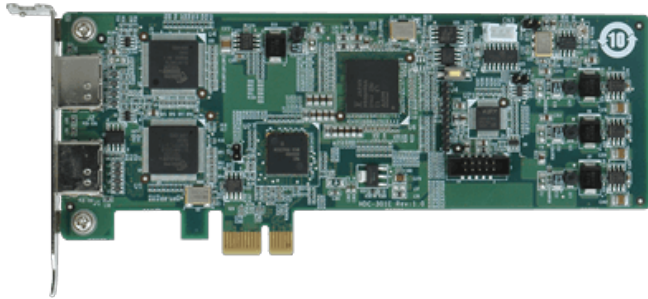

HDC-301E

PCI Express Video/Audio Capture Card with One Channel HDMI™ Input and one channel HDMI™ Output, 1920x1080@60p, and H.264 Hardware Codec

Features

- » 1-channel HDMI™ input with H.264 hardware compression and 1-channel HDMI™ output
- » High quality video encoding or decoding up to 1080p60
- » HDMI™ output port supports video no delay pass through up to 1080p60, so you can check video while recording
- » HDMI™ output port supports playback video file captured by HDC-30X series cards
- » Low Power Consumption
- » SDK available for customer to create customized applications
- » Windows/Linux OS supported

Specifications

Appearance	
Dimension	168 mm x 69 mm
Audio Processing	
Audio Compression	MPEG-1 Audio Layer 2
Recording Data rate	256k
Capture Interface	
Audio Input	1 x Audio Input Channel 1 x Audio Input-HDMI™
Audio Output	1 x Audio Output Channel 1 x Audio Output-HDMI™(support decode file or HDMI™ bypass output)
Interface Type	1 x PCIe x 1
No Delay Passthrough	1 x Audio Output Channel 1 x Video Output Channel 1 x Audio Output-HDMI™ 1 x Video Output-HDMI™
Video Input	1 x Video Input Channel 1 x Video Input-HDMI™
Video Output	1 x Video Output Channel 1 x Video Output-HDMI™(support decode file or HDMI™ bypass output)
Environment	
Operating Temperature	0°C ~ 65°C, non-condensing
Functionality	
Multiple Card Support	No
Others	
Power Consumption	6.07 W (12V@0.3A, 3.3V@0.72A)
Software Support	
SDK	1 x Linux 1 x Windows
OS Support	1 x Linux Ubuntu(16.04 (64-bit) (Kernel version: 4.4.0-21-generic)) 1 x Microsoft Windows 7 32-bit
System Requirement	

Ordering Information

HDC-301E-R10	PCI Express video/audio capture card with one HDMI™ input channels and one HDMI™ output channels, 1920x1080@60p, and Hardware H.264 codec
--------------	---

Packing List