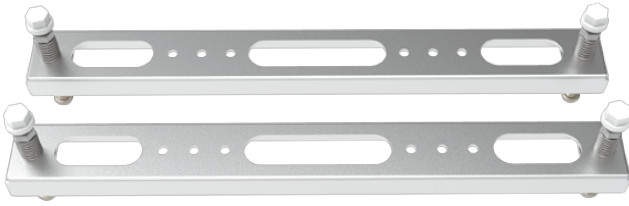

パネルアプライアンス & モニタ > マウントキット & スタンド

## AFL3PK-W07A

A set of Panel Mounting Kit is composed of a clamp, screw, and support frame

### Features

AFOLUX Panel Mounting Kit

### Specifications

|              |   |
|--------------|---|
| Dimensions   |   |
| Dimensions   | 248 x 28 x 11.5 mm                                |
| Material     |   |
| Material     | SPCC  |
| Weight       |   |
| Weight       | 3.12 Kg   |
| Key Features |   |
| Key Features | Panel mount kit for AFL3-W07A-AL and AFL3-W07A-BT |